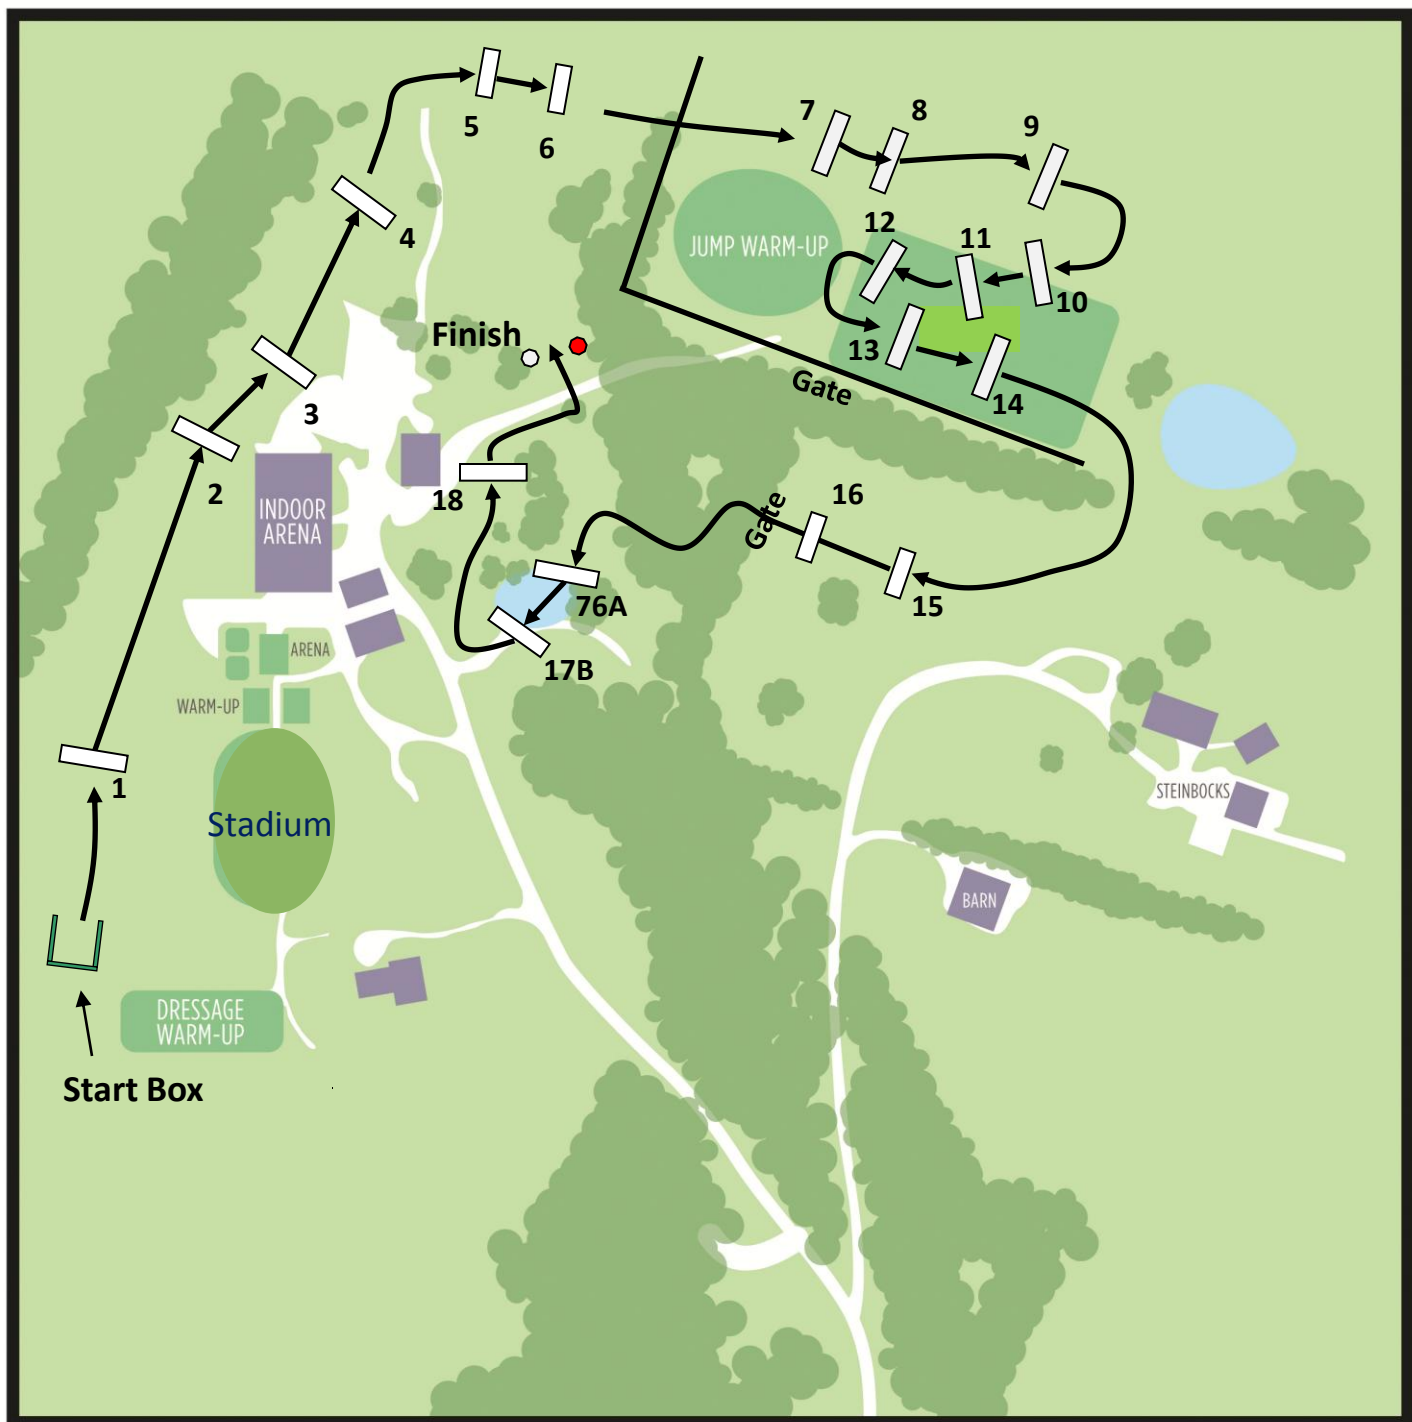

FINISH

2020 Spring Run Fall Mini HT

Beg Novice
White on Blue

1. Bumble Bee
2. House
3. Ditch/Coop Opt
4. Tele Pole by the Bank
5. Railroad Ties
6. Log and Brush
7. Steinbach Log
8. Green Yellow Steps
9. Lattice
10. Brown Rolltop
11. Black Ramp
12. Bench
13. Sharkstooth
14. Wishing Well
15. New Ramp
16. Red Ramp
17. AB Water
18. Hanging Log

FINISH

2020 Spring Run Fall Mini HT

Starter

White on Green

1. Grey Coop
2. Black Bench
3. Wagon Wheel
4. Rolltop
5. Brush in Fence
6. Bumble Bee
7. Log and Straw
8. Coop
9. Coop
10. Log Pile
11. Railroad Tie (by Bank)
12. Hanging Log
13. Water / Option
14. Up Bank
15. Bench
16. Green Ramp

2020 Spring Run Fall Mini HT

Baby Starter Black on Yellow

1. Log
2. Pole
3. Stack Poles
4. Fence Post
5. Baby Brush
6. Telephone Pole
7. Hay in Gate
8. Little Coop
9. Pole by the Wood Pile
10. Baby Bench by the Banks
11. Log and Cedar
12. Table
13. Log Bench
14. Small Roll Top @ Steinbock's