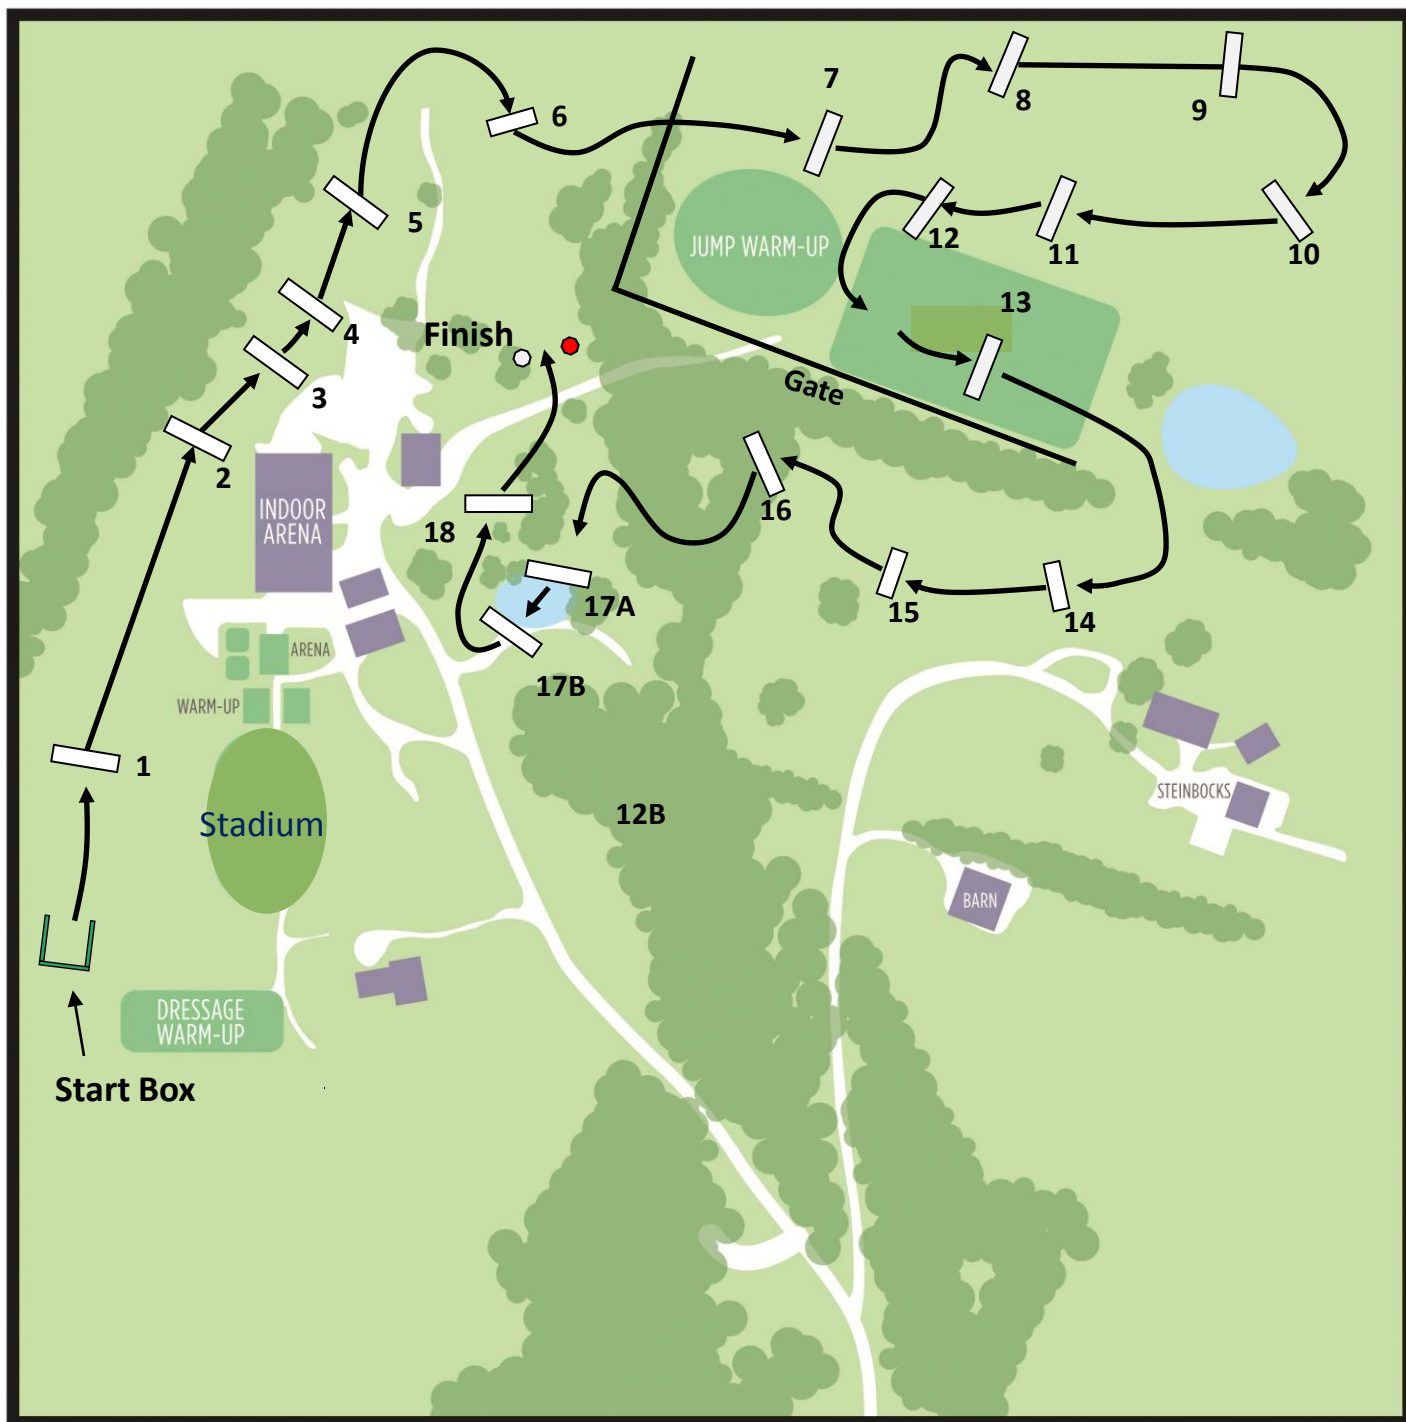

2020 Spring Run Fall Mini HT

Novice

Black on White

1. Bumble Bee
2. House
3. Ditch OPT Coop
4. Hay Bales
5. Bank or Tele Pole (Opt)
6. Triple Bar
7. Log
8. Janet's Golden Roll
9. Lattice
10. Rolltop
11. AB Dbl Brush
12. Broom Bench
13. Rocky's Wall
14. Apple Coop
15. Red Table
16. Picture Frame
17. AB Water/House
18. Hanging Log

FINISH

2020 Spring Run Fall Mini HT

Beg Novice
White on Blue

1. Bumble Bee
2. House
3. Ditch/Coop Opt
4. Tele Pole by the Bank
5. Railroad Ties
6. Log and Brush
7. Steinbach Log
8. Green Yellow Steps
9. Lattice
10. Brown Rolltop
11. Black Ramp
12. Bench
13. Sharkstooth
14. Wishing Well
15. New Ramp
16. Red Ramp
17. AB Water
18. Hanging Log

FINISH

2020 Spring Run Fall Mini HT

Starter

White on Green

1. Grey Coop
2. Black Bench
3. Wagon Wheel
4. Rolltop
5. Brush in Fence
6. Bumble Bee
7. Log and Straw
8. Coop
9. Coop
10. Log Pile
11. Railroad Tie (by Bank)
12. Hanging Log
13. Water / Option
14. Up Bank
15. Bench
16. Green Ramp

2020 Spring Run Fall Mini HT

Baby Starter Black on Yellow

1. Log
2. Pole
3. Stack Poles
4. Fence Post
5. Baby Brush
6. Telephone Pole
7. Hay in Gate
8. Little Coop
9. Pole by the Wood Pile
10. Baby Bench by the Banks
11. Log and Cedar
12. Table
13. Log Bench
14. Small Roll Top @ Steinbock's