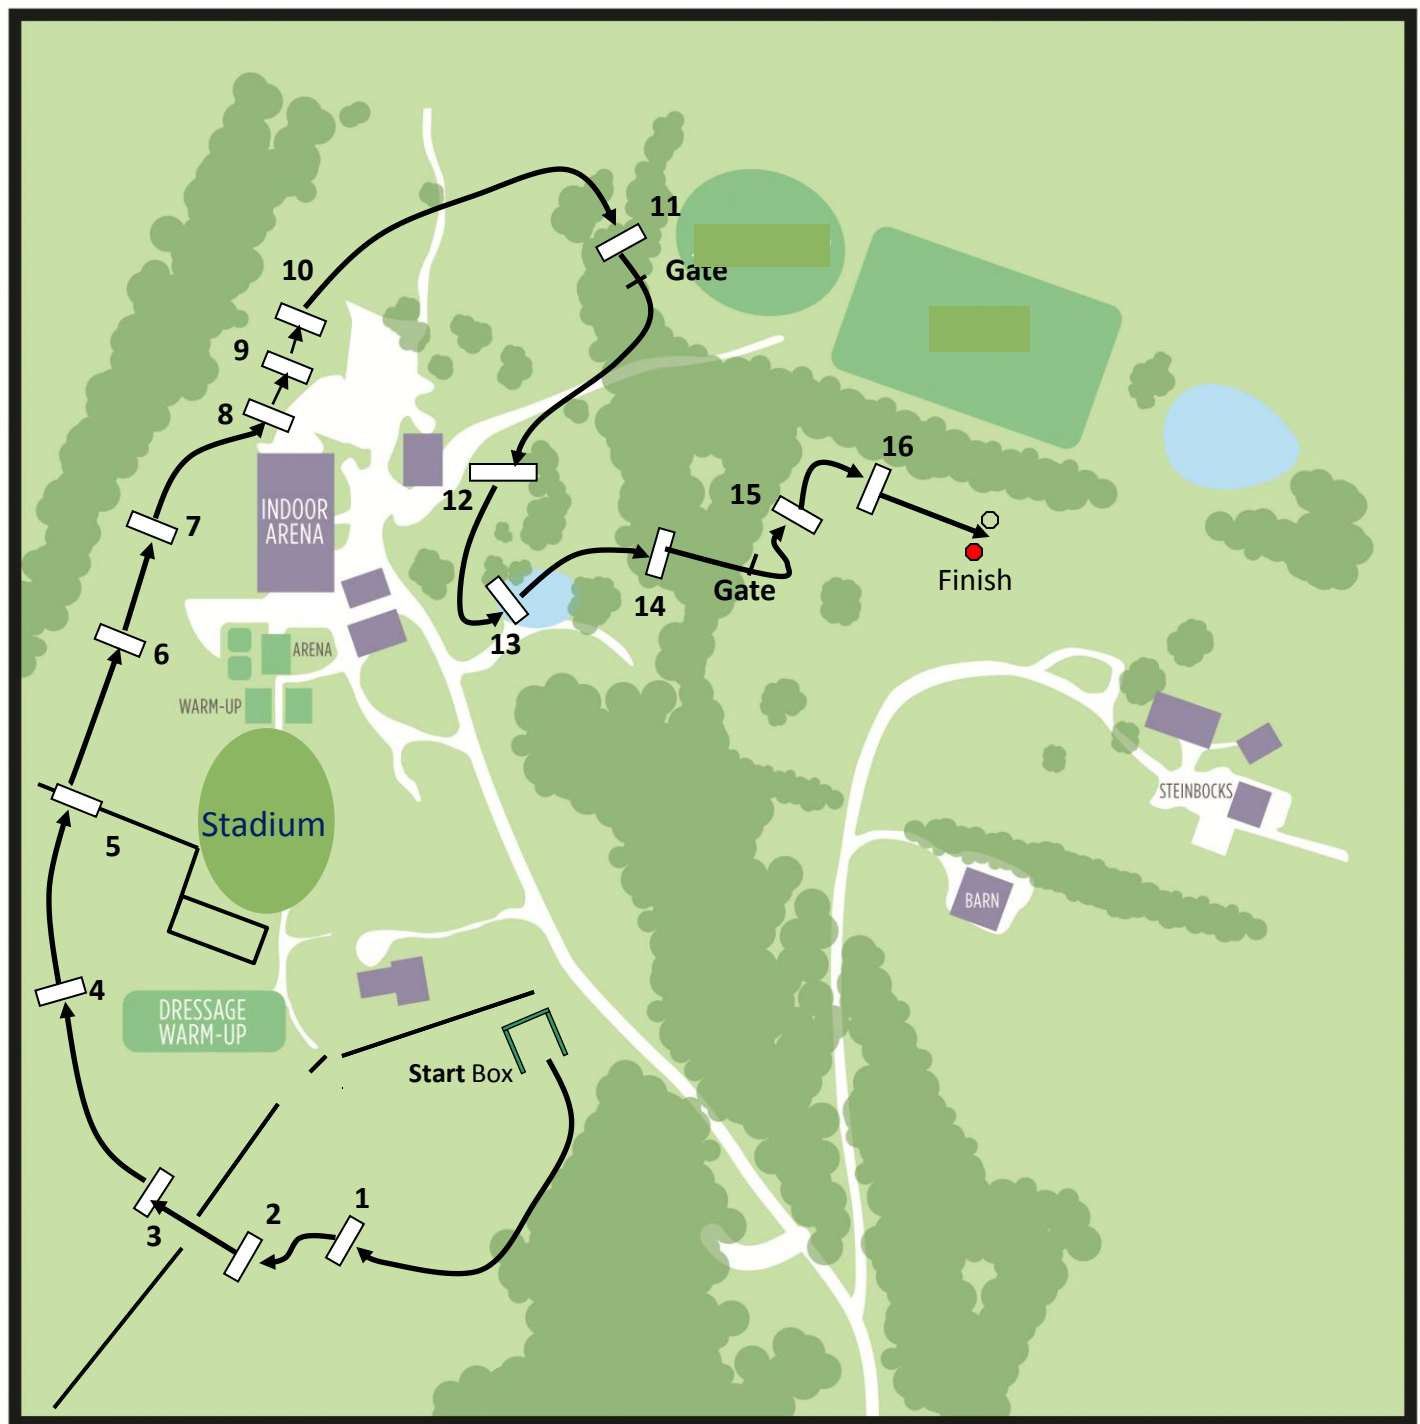

FINISH

2020 Spring Run Fall Mini HT

Starter

White on Green

1. Grey Coop
2. Black Bench
3. Wagon Wheel
4. Rolltop
5. Brush in Fence
6. Bumble Bee
7. Log and Straw
8. Coop
9. Coop
10. Log Pile
11. Railroad Tie (by Bank)
12. Hanging Log
13. Water / Option
14. Up Bank
15. Bench
16. Green Ramp

2020 Spring Run Fall Mini HT

Baby Starter Black on Yellow

1. Log
2. Pole
3. Stack Poles
4. Fence Post
5. Baby Brush
6. Telephone Pole
7. Hay in Gate
8. Little Coop
9. Pole by the Wood Pile
10. Baby Bench by the Banks
11. Log and Cedar
12. Table
13. Log Bench
14. Small Roll Top @ Steinbock's